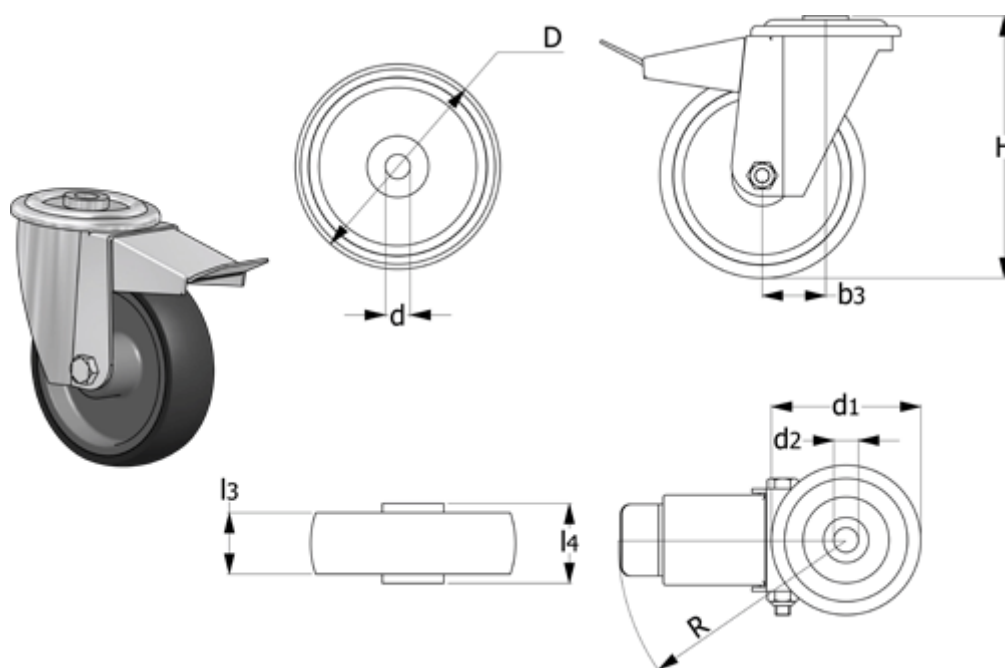

Data Sheet

Article number: 2314452756

Description: E+G Thermoplastic wheel 452756
RE.G1-100-FBF turning plate w/brake

Measures

b3	= 35	l3	= 30
Code	= 452756	l4	= 44
d	= 12	R	= 120
D	= 100	Rolling resistance (N)	= 1000
d1	= 73	Type	= RE.G1-100-FBF
d2	= 12		
Dynamic load (N)	= 1000		
g	= 840		